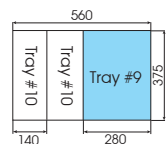

Tool Set Content

Drawer (579 x 380 mm)

9-12A1MRV

Tray category #9 (375 x 280mm)

Contents

1.75 kg 1 / 10

- 1061 8, 10, 12, 13, 14, 16, 17, 18, 19, 22, 24

11 PC.

9-1112MRV

Tray category #9 (375 x 280mm)

Contents

2.34 kg 1 / 4

- 1900 6x7, 8x9, 10x11, 12x13, 14x15, 16x17, 18x19, 20x22, 21x23, 24x27, 25x28, 30x32

12 PC.

9-90119MRV

Tray category #9 (375 x 280mm)

Contents

3.04 kg 1 / 4

- 1970 6x7, 8x9, 10x11, 12x13, 14x15, 16x17, 18x19, 20x22, 24x27, 30x32
- 1143 T10, T15, T20, T25, T27, T30, T40, T45, T50

19 PC.

9-42116GPV

Tray category #9 (375 x 280mm)

Contents

1.54 kg 1 / 5