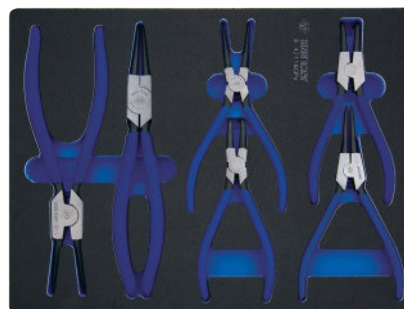

Contents

3.04 kg 1 / 4

- 1970 6x7, 8x9, 10x11, 12x13, 14x15, 16x17, 18x19, 20x22, 24x27, 30x32
- 1143 T10, T15, T20, T25, T27, T30, T40, T45, T50

19 PC.

9-42116GPV

Tray category #9 (375 x 280mm)

Contents

1.54 kg 1 / 5

- 68SB-07 68HS-07 68SS-07
- 68HB-07 68HS-10 68SS-10

6 PC.