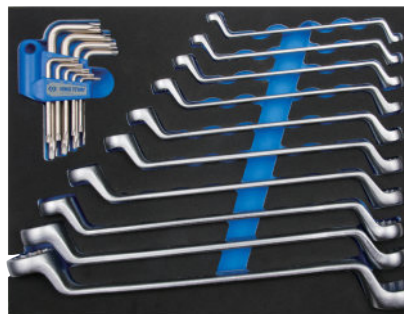

Contents

3.04 kg 1 / 4

- 1970 6x7, 8x9, 10x11, 12x13, 14x15, 16x17, 18x19, 20x22, 24x27, 30x32
- 1143 T10, T15, T20, T25, T27, T30, T40, T45, T50