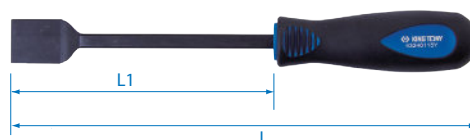

43240115Y

- Wide scraper
- Use for removing old gaskets more easily and quickly

KT NO.	L mm	L1 mm		
43240115Y	260	150	149	12 / 144

30914AY

- Use for scribing, alignment, installing and removing O rings, seals, cotter pins and washers

Contents

62.8 6 / 72

	43350175Y		43360175Y
	43370175Y		43390175Y