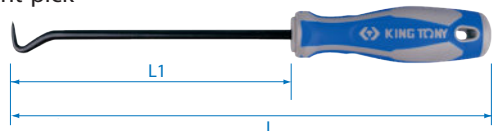

# Hook & Pick Set

## 43250115Y

- 10" Bent-pick

KT NO.	L mm	L1 mm		
43250115Y	260	150	94	12 / 144