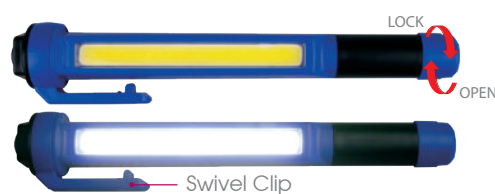

LED Pen Light & Set

79831

- Pen light with 6 PC. SMD(surface-mount devices) LED
- Brightness : 135 Lumen(lm)
- ABS body 360 degree rotation
- PE lampshade : avoid nebulization
- Operates using 3 x AAA batteries (not included)

KT NO.	L x W x H mm		
79831	165 x 25 x 30	58	10 / 120

79832

- Pen light with 1 PC. 5W COB(chip on board)
- Brightness : 230 Lumen(lm)
- ABS body 360 degree rotation
- PE lampshade : avoid nebulization
- Operates using 3 x AAA batteries (not included)
- Waterproof grade : IP 54

LED Telescopic Torch

79833

- 3 LEDs, white light color
- Magnetic torch with 360° flexible head
- Extends up from 170mm to 560mm
- 4 x LR44 batteries included

KT NO.	L x Ø mm		
79833	170 x 22	95	1 / 50