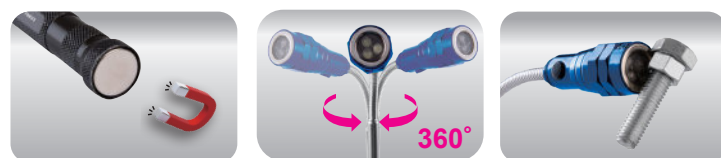

LED Pen Light & Set

79831

- Pen light with 6 PC. SMD(surface-mount devices) LED
- Brightness : 135 Lumen(lm)
- ABS body 360 degree rotation
- PE lampshade : avoid nebulization
- Operates using 3 x AAA batteries (not included)

KT NO.	L x W x H mm		
79831	165 x 25 x 30	58	10 / 120

79832

- Pen light with 1 PC. 5W COB(chip on board)
- Brightness : 230 Lumen(lm)
- ABS body 360 degree rotation
- PE lampshade : avoid nebulization
- Operates using 3 x AAA batteries (not included)
- Waterproof grade : IP 54

LED Telescopic Torch

79833

- 3 LEDs, white light color
- Magnetic torch with 360° flexible head
- Extends up from 170mm to 560mm
- 4 x LR44 batteries included

KT NO.	L x Ø mm		
79833	170 x 22	95	1 / 50