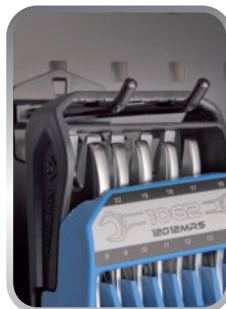

Portable Wrench Set

12D06MRS

KT NO.	PC.	Contents	Package		
12D06MRS	6	 1062 10, 12, 13, 14, 17, 19	color box	1.0	1 / 24

6
PC.

12D12MRS

- Wrench safely locked in support

- Easy to recognize

- One-handed carry

- Quick storage

- Elastic structure design

- Hanging hole design

12
PC.

KT NO.	PC.	Contents	Package		
12D12MRS	12	 1062 8, 9, 10, 11, 12, 13, 14, 16, 17, 18, 19, 22	color box	1.4	1 / 12

WRENCHES