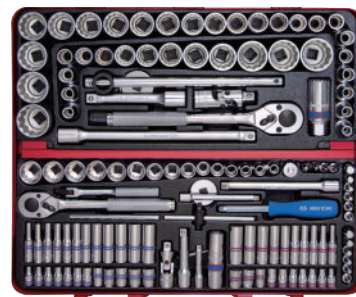

Socket Set

9063MR

9063MR01

9563MR

9563MR01

1/4"+3/8"+1/2"

Metal case size (mm) :
476 x 282 x 57 (0.27 cuft)

9063MR/9563MR

9063MR01/9563MR01

62
PC.

KT NO.	Contents		Kg 7.4	1/2
9063MR	4330MR	3330M	4768-10F	2335M 4, 4.5, 5, 6, 7, 8, 9, 10, 11, 12
	3330M		3769-08F	3023 T20, T25, T27, T30, T40
9563MR	4335MR	3335M	363521	3025 H4, H5, H6, H8, H10
	3335M		3235M 12, 14, 17, 19	2571-45 2221-04
9063MR01	4330MR	3330M / 3335M	363021	4755-10G 3571-08 3221-06
	3330M		3779-08G 4572-12 4251-06R	
9563MR01	4335MR	3335M	363521	3792 4791R 3812
	3335M			

9033CR

1/4"+3/8"+1/2"

Metal case size (mm) :
450 x 370 x 56 (0.329 cuft)

Contents	Kg 12.3	1/2
2335M	4, 4.5, 5, 5.5, 6, 7, 8, 9, 10, 11, 12, 13	
2335S	5/32, 3/16, 7/32, 1/4, 9/32, 5/16, 11/32, 3/8, 7/16, 1/2	
2235M	4, 4.5, 5, 5.5, 6, 7, 8, 9, 10, 11, 12, 13	
2235S	5/32, 3/16, 7/32, 1/4, 9/32, 5/16, 11/32, 3/8, 7/16, 1/2	
3330M	8, 9, 10, 11, 12, 13, 14, 15, 16, 17, 18, 19, 20, 21, 22	
4330MR	8, 9, 10, 11, 12, 13, 14, 15, 16, 17, 18, 19, 20, 21, 22, 23, 24, 25, 26, 27, 28, 30, 32	
4330SR	3/8, 7/16, 1/2, 9/16, 5/8, 11/16, 3/4, 13/16, 7/8, 15/16, 1, 1-1/8, 1-3/16, 1-1/4	
2015MX	H3, H4, H5, H6, H8, H10	
2015SX	1/8, 3/16, 7/32, 1/4, 5/16, 3/8	
2011X	PH1, PH2, PH3, PH4	
1115-03	H1.5, H2, H2.5	