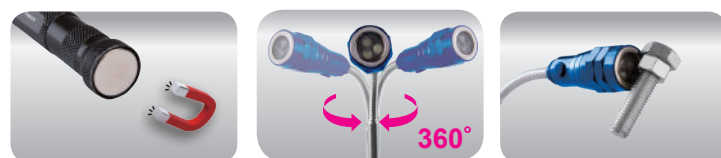

LED Pen Light & Set

79831

- Pen light with 6 PC. SMD(surface-mount devices) LED
- Brightness : 135 Lumen(lm)
- ABS body 360 degree rotation
- PE lampshade : avoid nebulization
- Operates using 3 x AAA batteries (not included)

KT NO.	L x W x H mm		
79831	165 x 25 x 30	58	10 / 120

79832

- Pen light with 1 PC. 5W COB(chip on board)
- Brightness : 230 Lumen(lm)
- ABS body 360 degree rotation
- PE lampshade : avoid nebulization
- Operates using 3 x AAA batteries (not included)
- Waterproof grade : IP 54

LED Telescopic Torch

79833

- 3 LEDs, white light color
- Magnetic torch with 360° flexible head
- Extends up from 170mm to 560mm
- 4 x LR44 batteries included

KT NO.	L x Ø mm		
79833	170 x 22	95	1 / 50