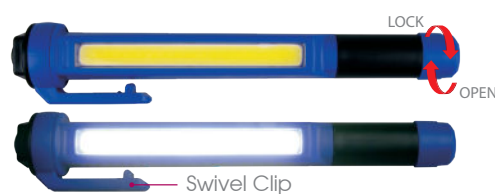

LED Pen Light & Set

79831

- Pen light with 6 PC. SMD(surface-mount devices) LED
- Brightness : 135 Lumen(lm)
- ABS body 360 degree rotation
- PE lampshade : avoid nebulization
- Operates using 3 x AAA batteries (not included)

KT NO.	L x W x H mm		
79831	165 x 25 x 30	58	10 / 120

79832

- Pen light with 1 PC. 5W COB(chip on board)
- Brightness : 230 Lumen(lm)
- ABS body 360 degree rotation
- PE lampshade : avoid nebulization
- Operates using 3 x AAA batteries (not included)
- Waterproof grade : IP 54

LED Telescopic Torch

79833

- 3 LEDs, white light color
- Magnetic torch with 360° flexible head
- Extends up from 170mm to 560mm
- 4 x LR44 batteries included

KT NO.	L x Ø mm		
79833	170 x 22	95	1 / 50