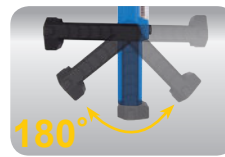

LED Pocket Torch

79814

- 1W High performance LED pocket torch
- Brightness : 30 Lumen(lm)
- Aluminum alloy body with keychain
- Operates using 1 x AA battery (not included)
- 6 hours (normal) lighting

KT NO.	L x Ø mm	g	Box / Carton
79814	98 x 21	31	10 / 120

79815

- 3W High performance LED adjustable focus pocket torch
- Brightness : 120 Lumen(lm)
- Strobe warning lights for maximize visibility
- Aluminum alloy body, safety lanyard included
- Operates using 3 x AAA batteries (not included)
- 6.5 hours (normal) lighting

KT NO.	L x Ø mm	g	Box / Carton
79815	128 x 28	95	1 / 100

1.5W COB +1 LED Lamp

9TA28

- 1.5W COB + 1W LED
- 180° magnetic swivel base + 270° magnetic swivel clip
- Rechargeable battery : 3.7V - 800mAh Li-ion
- Accessory : Micro USB charging cable
- Overcharge/Discharge protection
- Materials : ABS+PC
- 2 hours continuous light, charge time : 2 hours
- Brightness : 145 Lumen (lm), white light color, kelvin : 7200K

• Magnetic swivel clip

- magnetic base
- USB charger port
- Top light with 1 LED

KT NO.	L mm	g	Box / Carton
9TA28	180	160	12 / 48

Contents

1.5W COB + 1 LED rechargeable work lamp		x 1 PC.
Micro USB cable		x 1 PC.